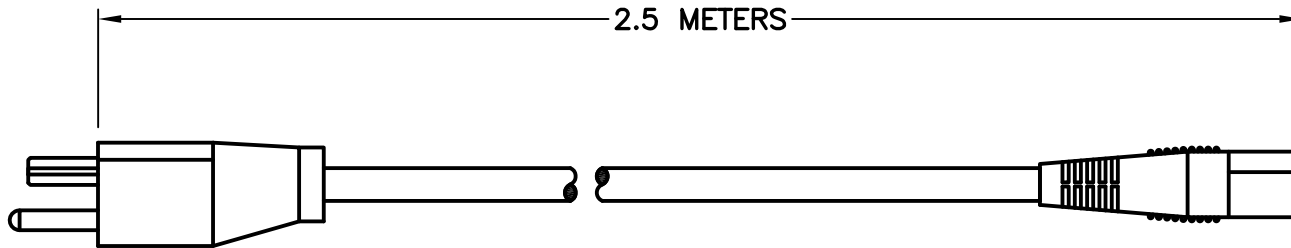

CAT. No.

80520

DETACHABLE CORD SET, NEMA 5-20P PLUG, IEC-60320 C-13 CONNECTOR, 14/3 AWG, SJTO, 105°C
15A 125V, 2.5 METERS, BLACK.

APPROVALS	C-UL-US (UL/CSA) ☒
CERTIFICATIONS	REACH ☒ ROHS ☒
STANDARDS	NEMA 5-20P ☒ IEC 60320 C-13 ☒

SPECIFICATIONS:

1. OVERALL LENGTH: 2.5 METERS
2. CONDUCTORS: 14 AWG x 3
3. JACKET: SJTO, 105°C, BLACK
4. PLUG: NEMA 5-20, STRAIGHT, BLACK
5. CONNECTOR: IEC 60320 C-13, STRAIGHT, BLACK
6. RATED: 15 AMPERE 125 VOLT

NEMA 5-20P

IEC 60320, C-13